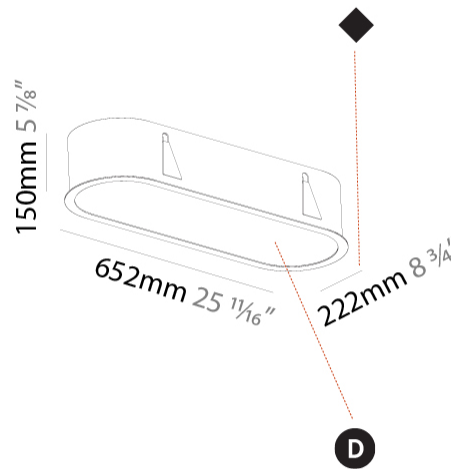

PHYSICAL

Shape: Oval
Length (mm): 652
Length (in): 25 11/16
Width (mm): 222
Width (in): 8 3/4
Depth (mm): 150
Depth (in): 5 7/8
Ceiling Thickness (mm): 10 / 12.5 / 15 / 25
Ceiling Thickness (in): 3/8 or 1/2 or 9/16 or 1
Min. Recessing Depth (mm): 160
Min. Recessing Depth (in): 6 5/16
Weight (kg): 4.033
Weight (lbs): 8.87
Diffuser: PMMA - Opal or Micro-Prism
Fixture Finish: SSR / BKV / CWI / CRY / HAB / UFT / ITA / RUA / FTG / MYG / LOD / PUS / FRO / FUP / KIA / POP / BLS / SPG / MEY / GOH / CHC / COM / ABZ / JAG / OBR / MOS / ROR
Fixture Material: Extruded Aluminum / Steel
Cut-out Measurements: 635mm / 25" x 205mm / 8 1/16"

ELECTRICAL

Lamp Type: LED (Zhaga Standard)
Input Wattage (W): 21
Total Output Wattage (W): 18
Dimming: Tri-Mode (Non-Dimming and Phase Dimming (120Vac only) and 0-10V Dimming)
Driver Included: Yes
Driver Location: Integrated
Driver Type: Constant Current - Universal
Driver Class: Class 2
Input Voltage (V): 120 - 277
Constant Current (MA): 500

LED

Color Temperature (°K): 3000 / 4000
Max. Delivered Lumen (lm): 1430 / 1570
CRI: >80 CRI
Lamp Life (hrs): 50000
Upon Request: Other CCT available

OPTICAL

RATINGS AND CERTIFICATIONS

Certified By: Certified for North American Standards
IP rating: IP20

PROJECT
TYPE
SPECIFIER
QUANTITY
DATE