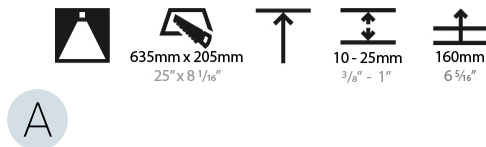

PHYSICAL

Shape: Oval
Length (mm): 652
Length (in): 25 11/16
Width (mm): 222
Width (in): 8 3/4
Depth (mm): 150
Depth (in): 5 7/8
Ceiling Thickness (mm): 10 / 12.5 / 15 / 25
Ceiling Thickness (in): 3/8 or 1/2 or 9/16 or 1
Min. Recessing Depth (mm): 160
Min. Recessing Depth (in): 6 5/16
Weight (kg): 4.033
Weight (lbs): 8.87
Diffuser: PMMA - Opal or Micro-Prism
Fixture Finish: SSR / BKV / CWI / CRY / HAB / UFT / ITA / RUA / FTG / MYG / LOD / PUS / FRO / FUP / KIA / POP / BLS / SPG / MEY / GOH / CHC / COM / ABZ / JAG / OBR / MOS / ROR
Fixture Material: Extruded Aluminum / Steel
Cut-out Measurements: 635mm / 25" x 205mm / 8 1/16"

ELECTRICAL

Lamp Type: LED (Zhaga Standard)
Input Wattage (W): 21
Total Output Wattage (W): 18
Dimming: Tri-Mode (Non-Dimming and Phase Dimming (120Vac only) and 0-10V Dimming)
Driver Included: Yes
Driver Location: Integrated
Driver Type: Constant Current - Universal
Driver Class: Class 2
Input Voltage (V): 120 - 277
Constant Current (MA): 500

LED

Color Temperature (°K): 3000 / 4000
Max. Delivered Lumen (lm): 1430 / 1570
CRI: >80 CRI
Lamp Life (hrs): 50000
Upon Request: Other CCT available

OPTICAL

RATINGS AND CERTIFICATIONS

Certified By: Certified for North American Standards
IP rating: IP20

PROJECT
TYPE
SPECIFIER
QUANTITY
DATE